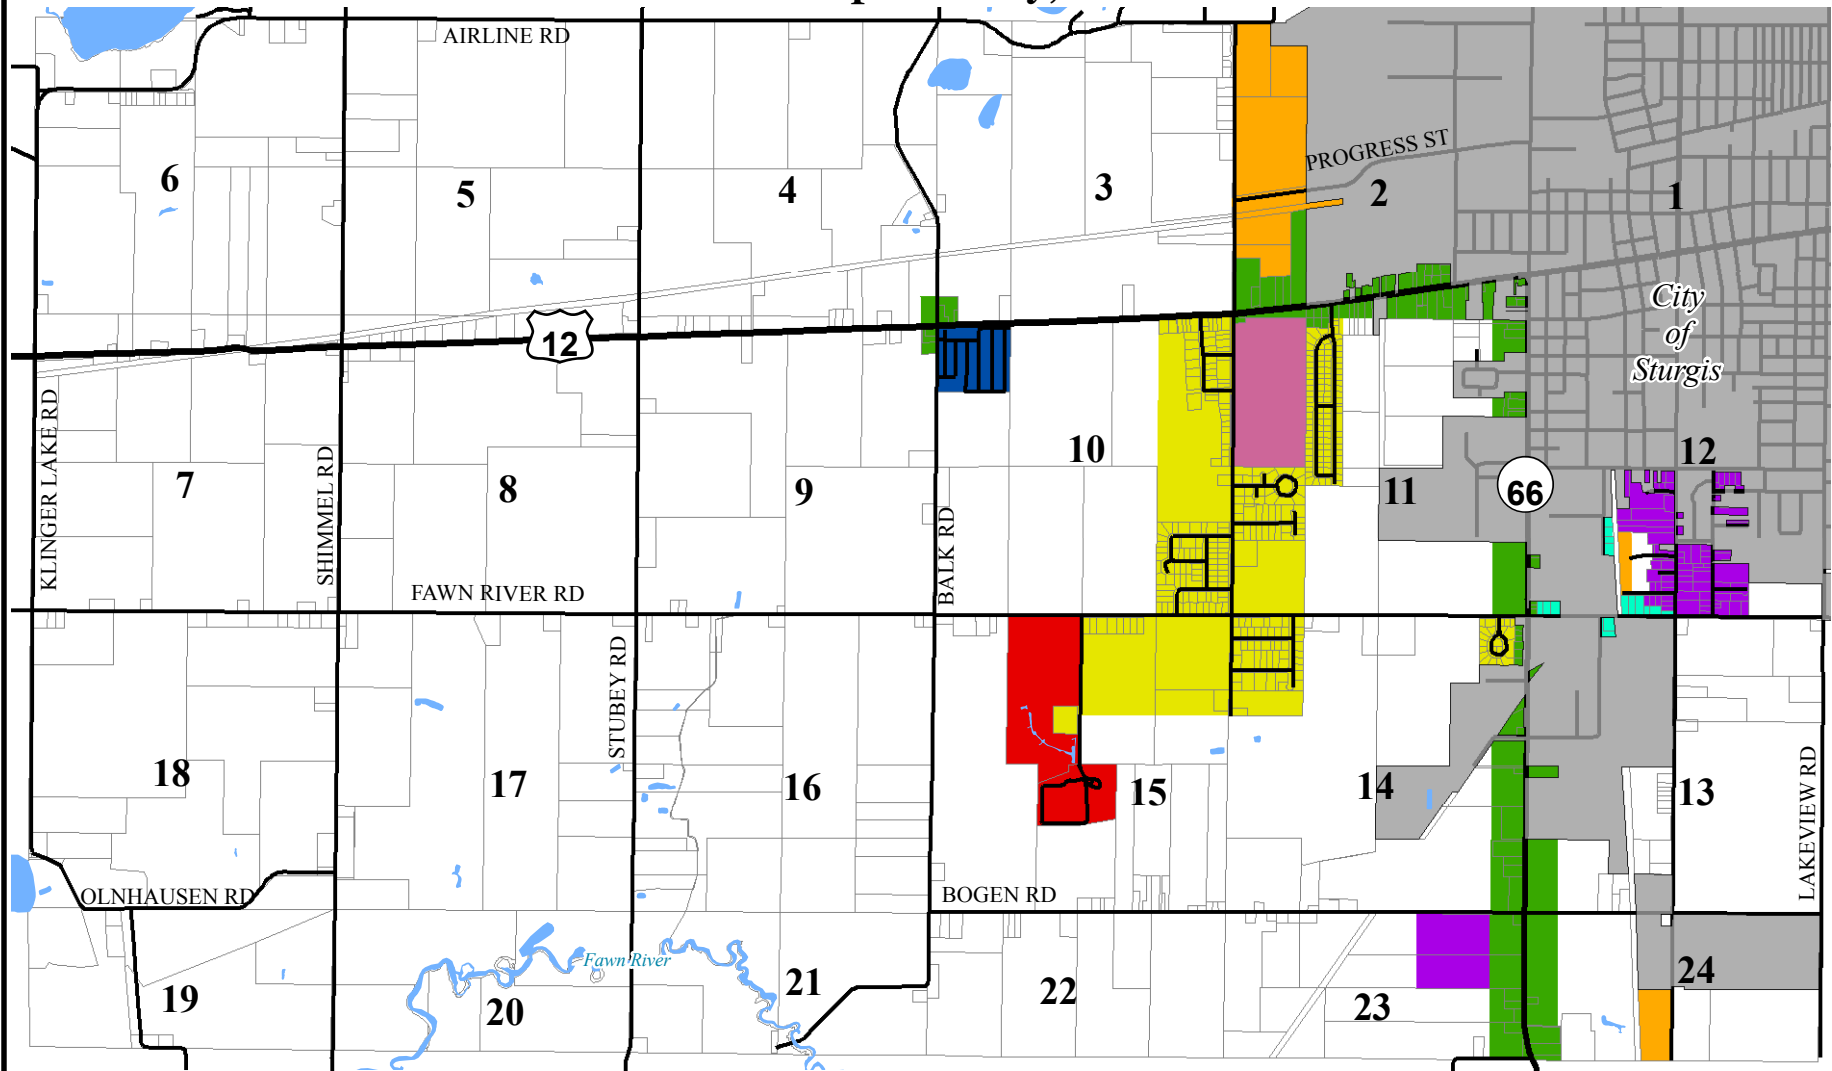

# Sturgis Township

## St Joseph County, MI

**Zoning**

A Agricultural	R-1 Single Family Residential	C-1 Neighborhood Service Commercial
R/C Recreation/Conservation	R-2 Two-Family Residential	C-2 Highway Service Commercial
MHP Mobile Home Park	R-3 Multiple Family Residential	LI Light Industrial

Zoning information has been supplied by the local unit of government. St. Joseph County assumes no responsibility for the accuracy of the map or the districts herein depicted.

Produced By: St. Joseph County Land Resource Centre (269) 467-5576.  
Geographic Information Systems Department

Scale: 1 in = .65 mi