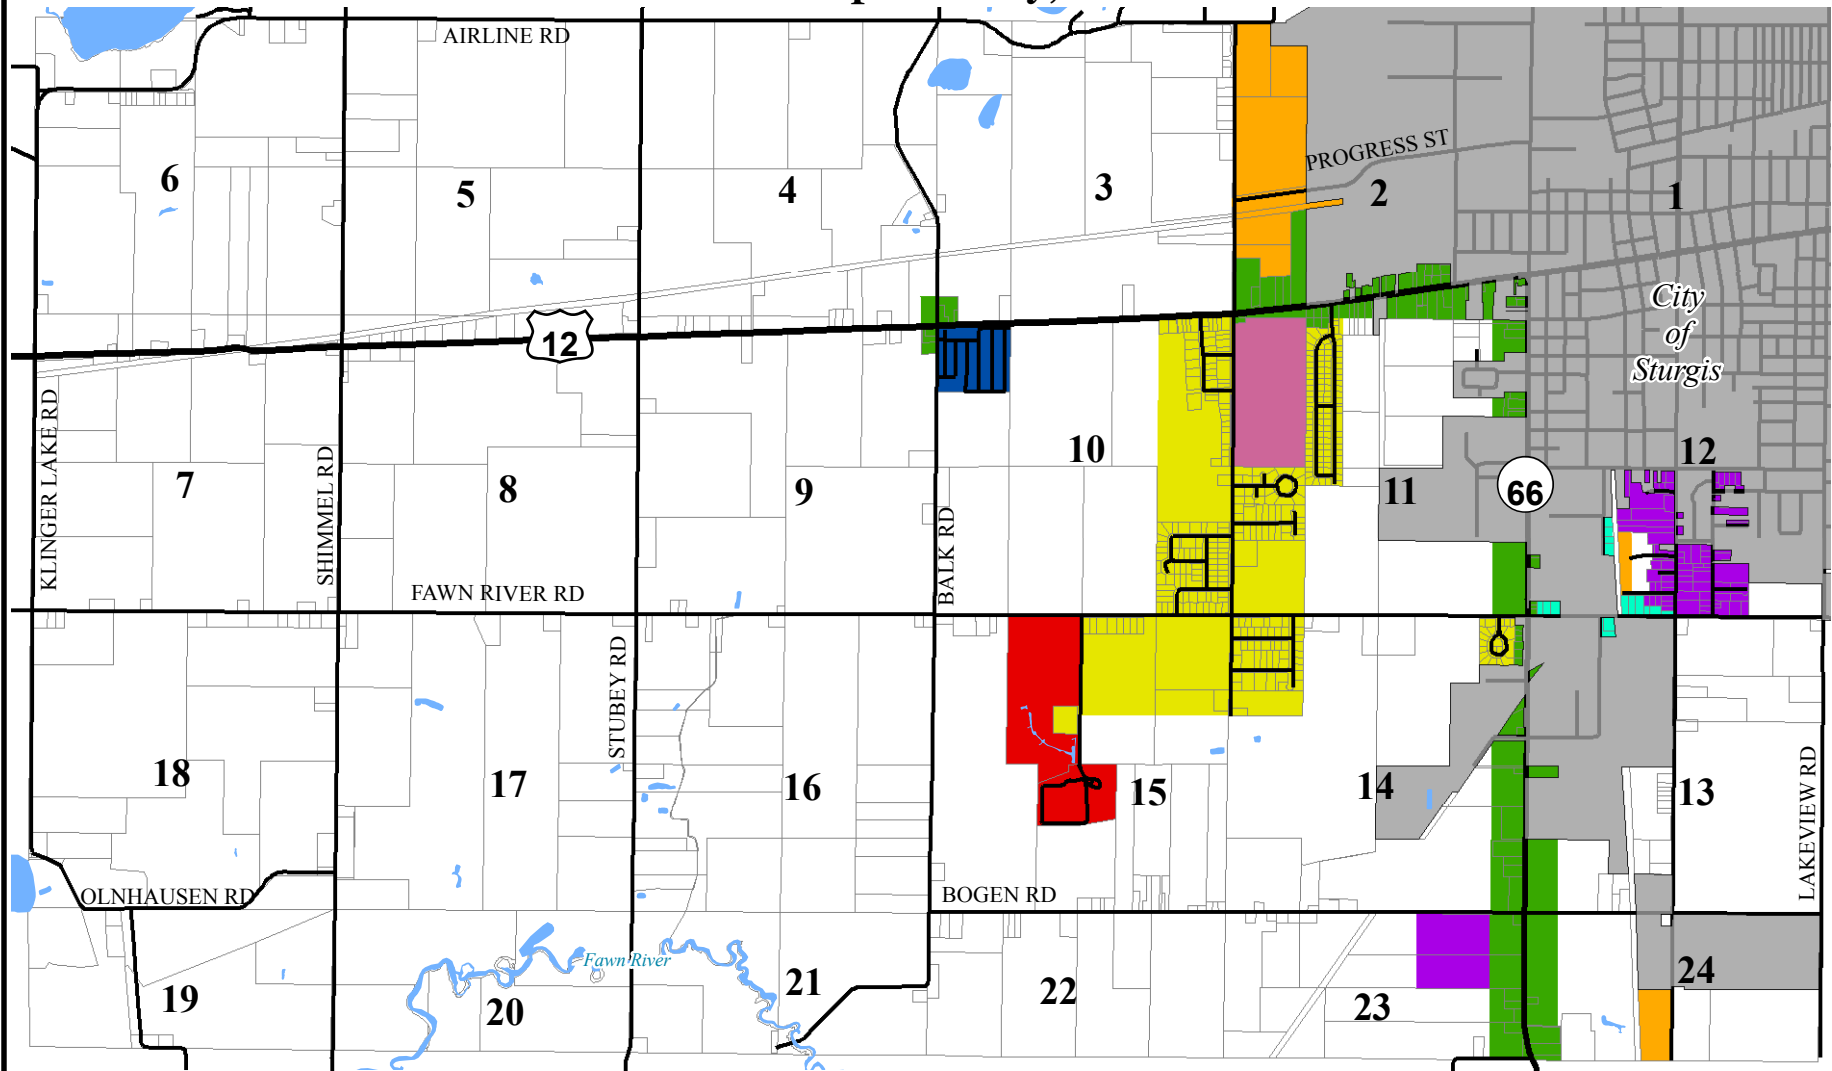

# Sturgis Township

St Joseph County, MI

## Zoning

A Agricultural	R-1 Single Family Residential	C-1 Neighborhood Service Commercial
R/C Recreation/Conservation	R-2 Two-Family Residential	C-2 Highway Service Commercial
MHP Mobile Home Park	R-3 Multiple Family Residential	LI Light Industrial

Zoning information has been supplied by the local unit of government.

St. Joseph County assumes no responsibility for the accuracy of the map or the districts herein depicted.

Produced By: St. Joseph County Land Resource Centre (269) 467-5576.  
Geographic Information Systems Department

Scale: 1 in = .65 mi